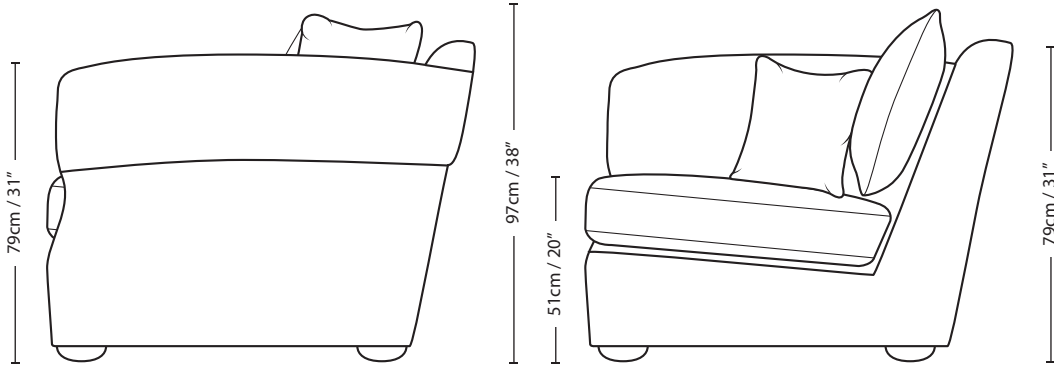

MANHATTAN

3.5 SEATER FLAT BACK SCATTER CUSHION

33cm / 13" 191cm / 75" 33cm / 13"

257cm / 101"

Overall Height	Overall Width	Overall Depth	Arm Height	Back Height of Frame	Seat Height	Arm Width	Inside Width Arm to Arm	Seat Depth to Cushions	Seat Depth no Cushions
97cm / 38"	257cm / 101"	114cm / 45"	79cm / 31"	79cm / 31"	51cm / 20"	33cm / 13"	191cm / 75"	53cm / 21"	81cm / 32"

Seating sizes vary to a great extent and particularly wherever there are soft cushions involved, this is magnified with front of seat to back cushion depths, whilst formal back cushions will vary with age and plumping. It is essential to note that scatter back cushion depths will adjust from which point you measure, overtime and with plumping, the accurate measurement does not exist as it will resize each and every time you enjoy its comfort.